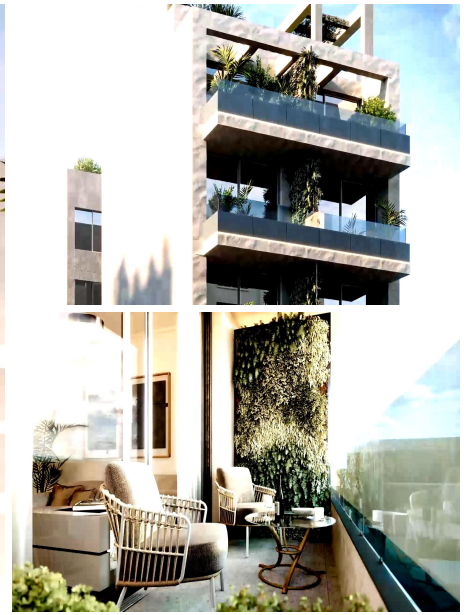

GRANFIELD
estate

**Apartment in Torrevieja, Spain, Centro area, 1 bedroom,
35 m2 - #RSP-N8452**

Property № RSP-N8452 from 29.10.2024

€ 157400

1

1

35 m²

-- m²

2025

700 m.

Description

New Build Development in the Heart of Torrevieja

Located in the vibrant center of Torrevieja, this new build development offers the perfect combination of modern living and accessibility. Situated just 300 meters from a wide array of services, including restaurants, bars, supermarkets, taxis, bus stops, pharmacies, and banks, this property provides unparalleled convenience in one of the most sought-after areas of the city.

Proximity to Beaches and Entertainment

One of the standout f...

Options

Lift

Pool

Terrace

GRANFIELD
estate

Apartment in Torrevieja, Spain, Centro area, 1 bedroom,
35 m2 - #RSP-N8452