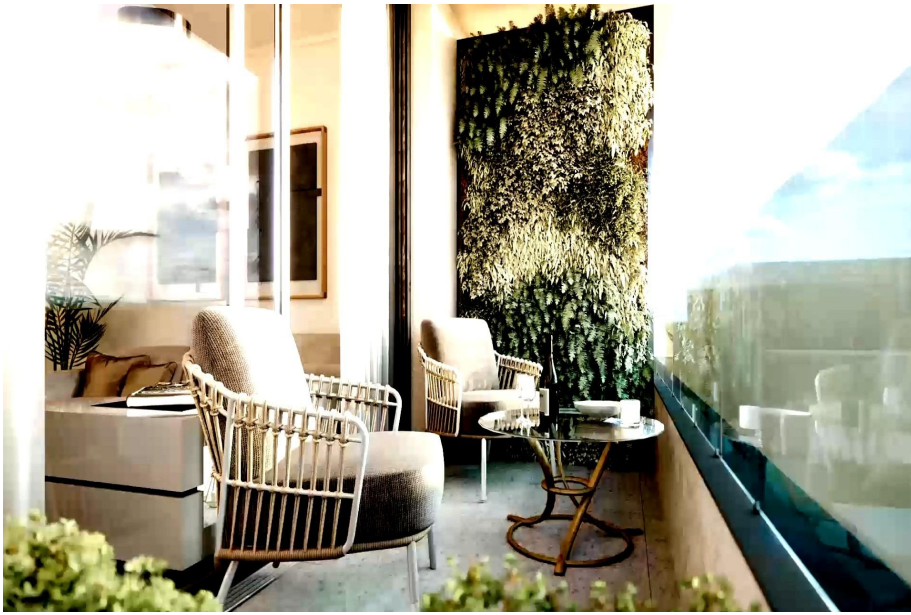

GRANFIELD
estate

**Penthouse in Torrevieja, Spain, Centro area, 1 bedroom,
35 m2 - #RSP-N8453**