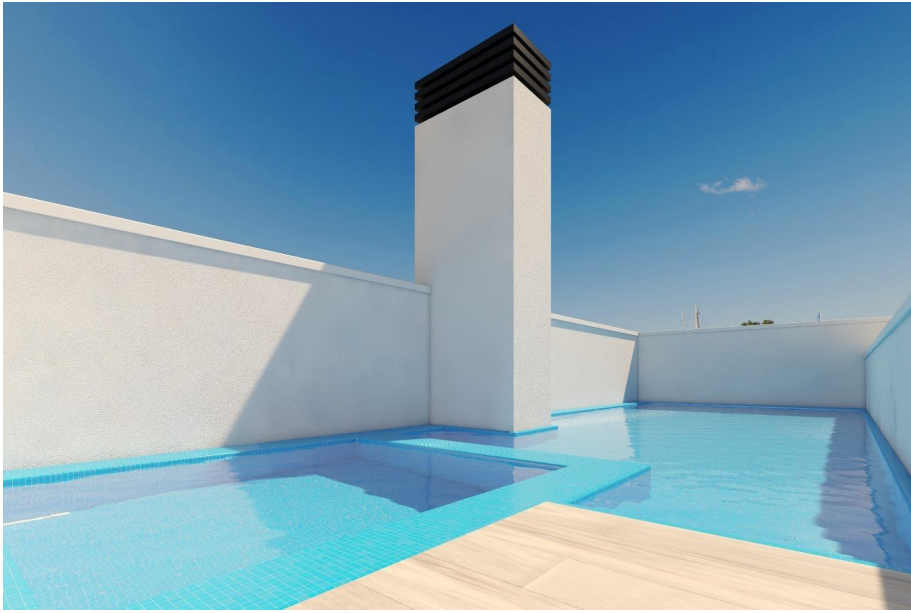

GRANFIELD
estate

Penthouse in Torrevieja, Spain, Playa Del Cura area, 2 bedrooms, 103 m2 - #RSP-N8501